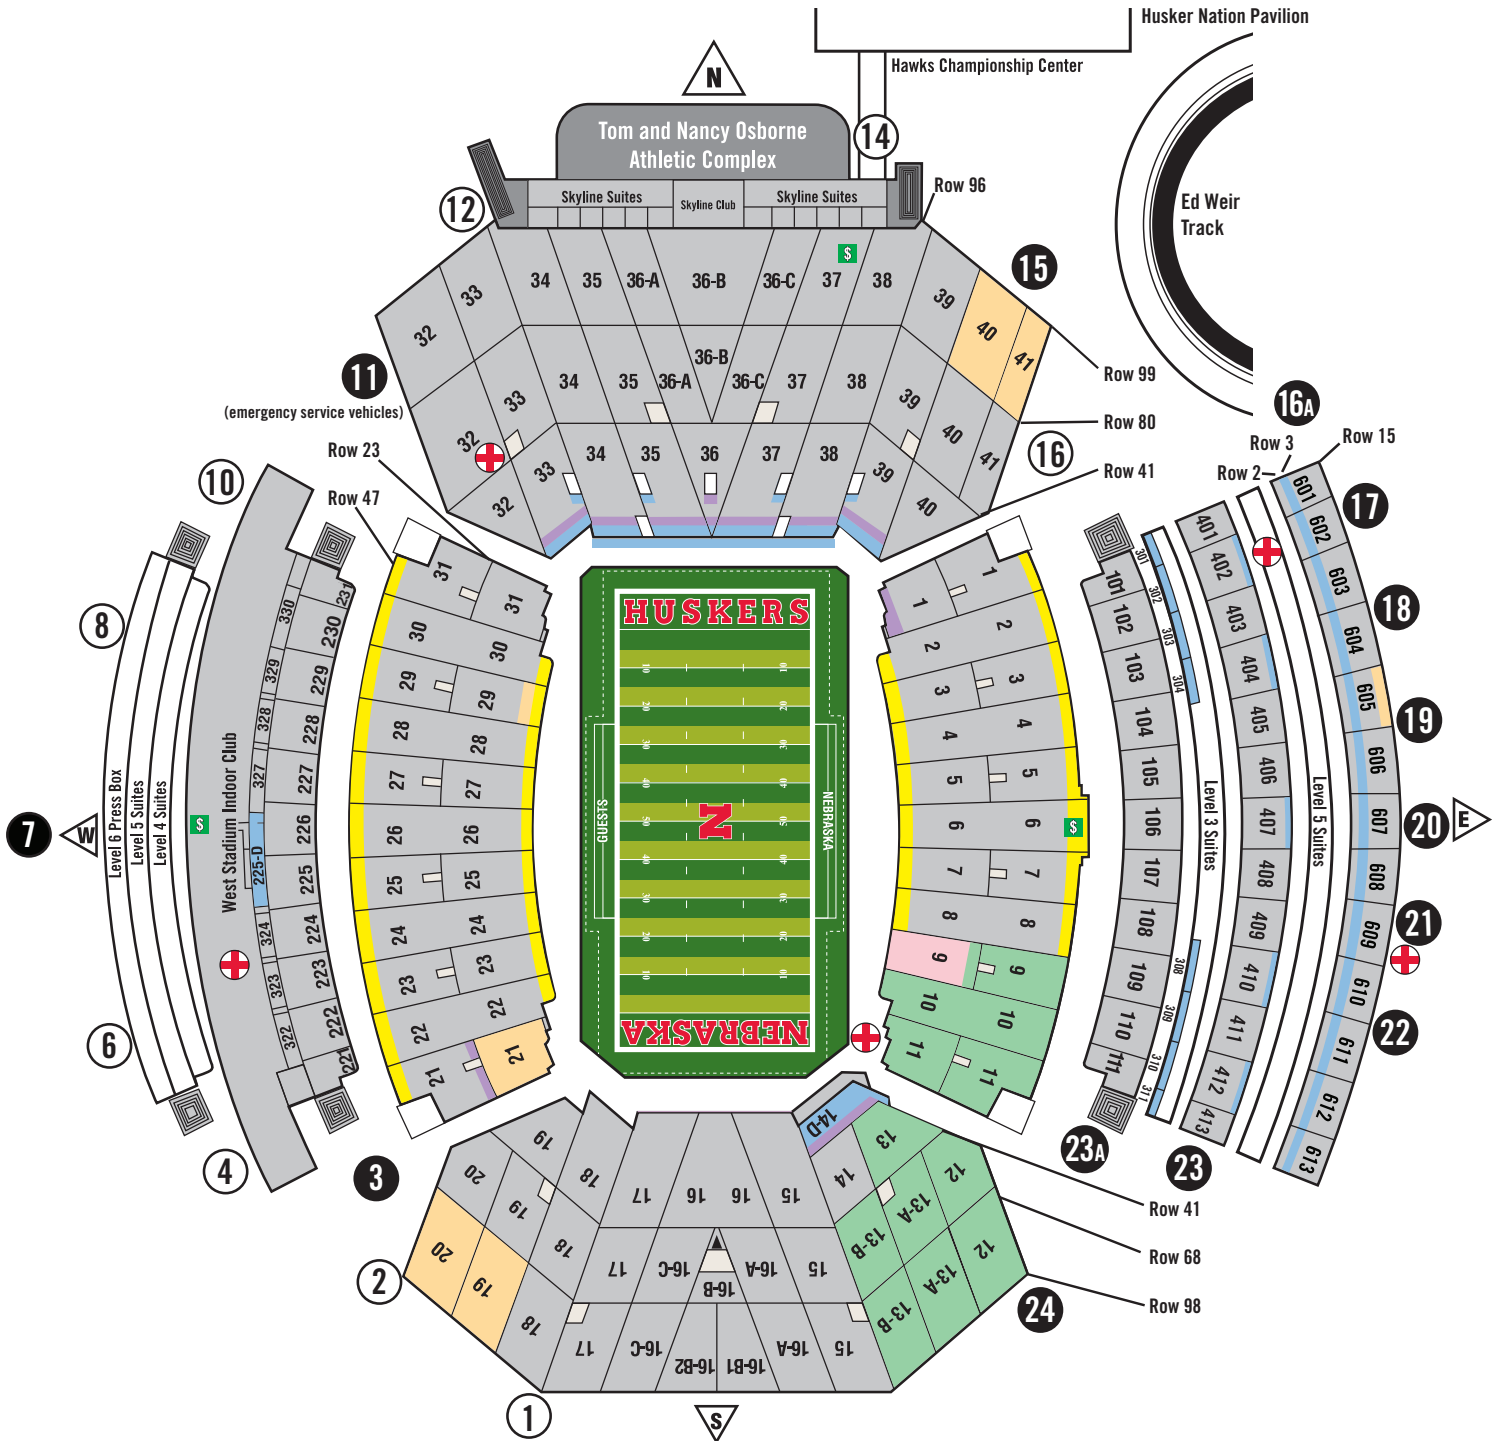

# MEMORIAL STADIUM MAP

## MEMORIAL STADIUM MAP KEY

- Gates
- Disabled Accessible Gates
- Visitor Section
- Student Section
- Band
- Mobility Impaired Seating
- Wheelchair Seating
- Obstructed View Seating\*
- ⊕ First Aid
- Ⓢ ATM

\*East & West Stadium above row 40  
 \*East & West Stadium Rows A-D & 1-4

The north, east and west stadiums are connected by a common concourse while the south stadium can only be accessed from either field level or Gates 1, 2, 3, and 24 (Gate 24 must be listed on your ticket to enter this gate).