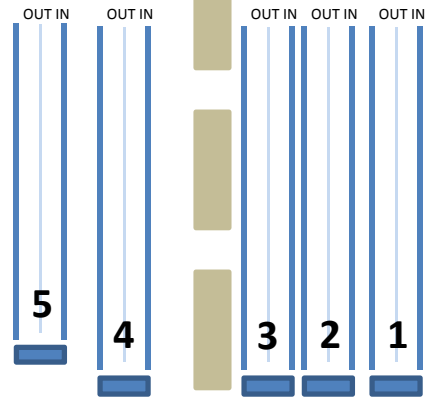

KREF

GATE 7

SJJC check-in

Schooner/IMGLF

Football
Catering:
space cannot
be used

QB
over
flow
area

Coolzone

JENKINS AVE

- EAST**
- 1 TE
- 2 OL
- 3 WR
- 4 QB
- 5 RB

- WEST**
- 1 LB
- 2 SPEC. TEAMS
- 3 DT
- 4 DE
- 5 DB
- 6 HBC

Overflow for
Coach Riley (6)
or Linebackers
(1) will go up
the NW & SW
ramps

South End Zone closed to fans
9:45 a.m. Team arrives
10:00 a.m. SJJC session begins
10:30 a.m. General Public begins
Noon Event concludes