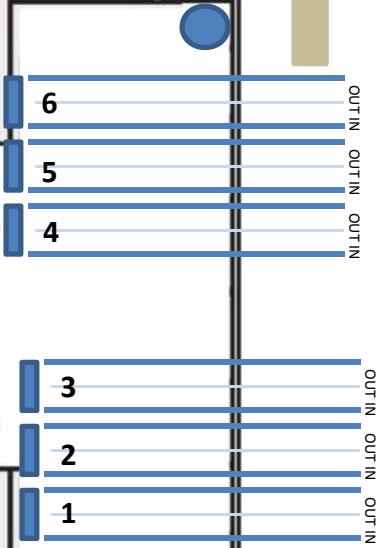

KREF

GATE 7

SJJC check-in

Schooner/IMGLF

Football
Catering:
space cannot
be used

QB
over
flow
area

Coolzone

JENKINS AVE

- EAST**
- 1 TE
- 2 OL
- 3 WR
- 4 QB
- 5 RB

- WEST**
- 1 LB
- 2 SPEC. TEAMS
- 3 DT
- 4 DE
- 5 DB
- 6 HBC

Overflow for
Coach Riley (6)
or Linebackers
(1) will go up
the NW & SW
ramps

South End Zone closed to fans
9:45 a.m. Team arrives
10:00 a.m. SJJC session begins
10:30 a.m. General Public begins
Noon Event concludes