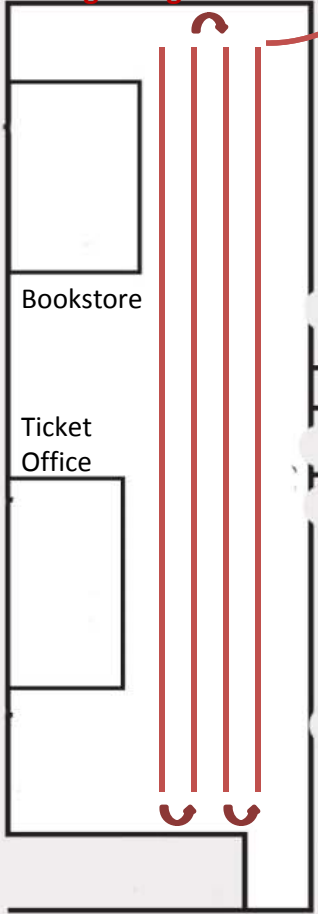

KREF

GATE 7

SJJC check-in

Schooner/IMGLF

Football
Catering:
space cannot
be used

QB
over
flow
area

Coolzone

JENKINS AVE

- EAST**
- 1 TE
- 2 OL
- 3 WR
- 4 QB
- 5 RB

- WEST**
- 1 LB
- 2 SPEC. TEAMS
- 3 DT
- 4 DE
- 5 DB
- 6 HBC

Overflow for
Coach Riley (6)
or Linebackers
(1) will go up
the NW & SW
ramps

South End Zone closed to fans
9:45 a.m. Team arrives
10:00 a.m. SJJC session begins
10:30 a.m. General Public begins
Noon Event concludes